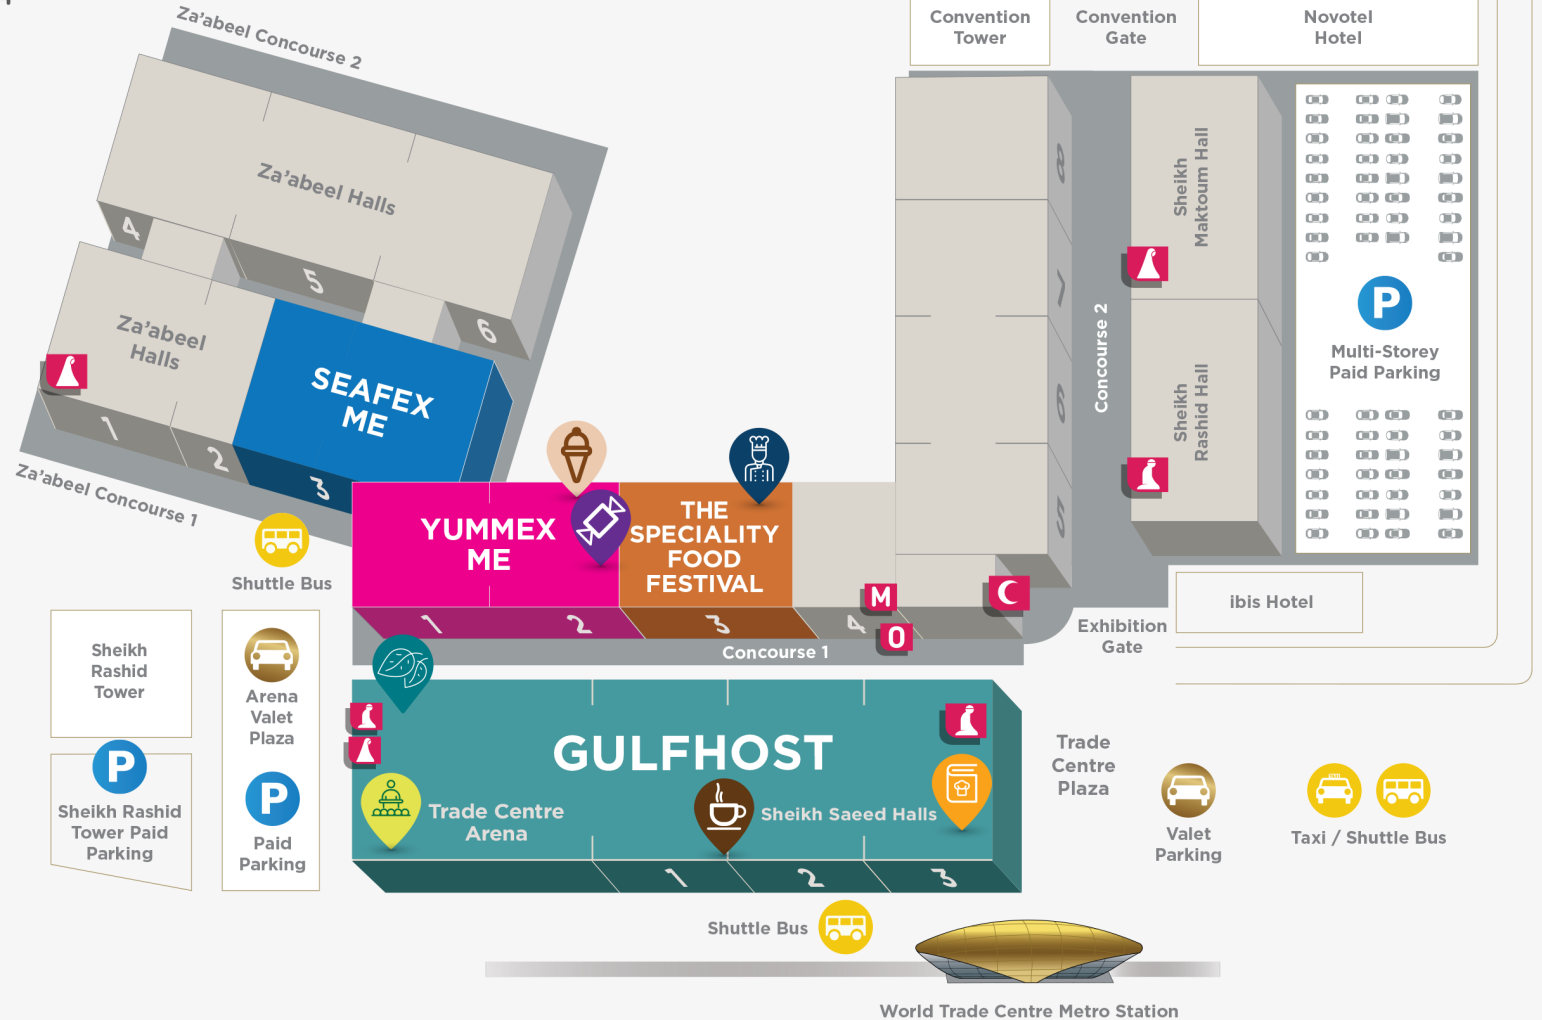

POINTS OF INTEREST

- O** Organisers Office, outside Hall 4, 4.2
- M** Media Centre, Al Ain F, above Hall 4
- ♂** Male Prayer Room
- ♀** Female Prayer Room
- C** First Aid

FEATURES

-  UAE National Barista & Latte Art Competition
-  GulfHost Restaurant Development Conference
-  Gelato Campus
-  ICCA World Chef's Education
-  Chef's Theatre
-  House of Tea
-  yummex Innovation Awards & Sweet Trends

SHOW TIMINGS

Tue 30 Oct 2018 10:00 - 18:00
 Wed 31 Oct 2018 10:00 - 18:00
 Thu 1 Nov 2018 10:00 - 16:00

Dubai World Trade Centre

< To Dubai

Sheikh Zayed Road

To Abu Dhabi >